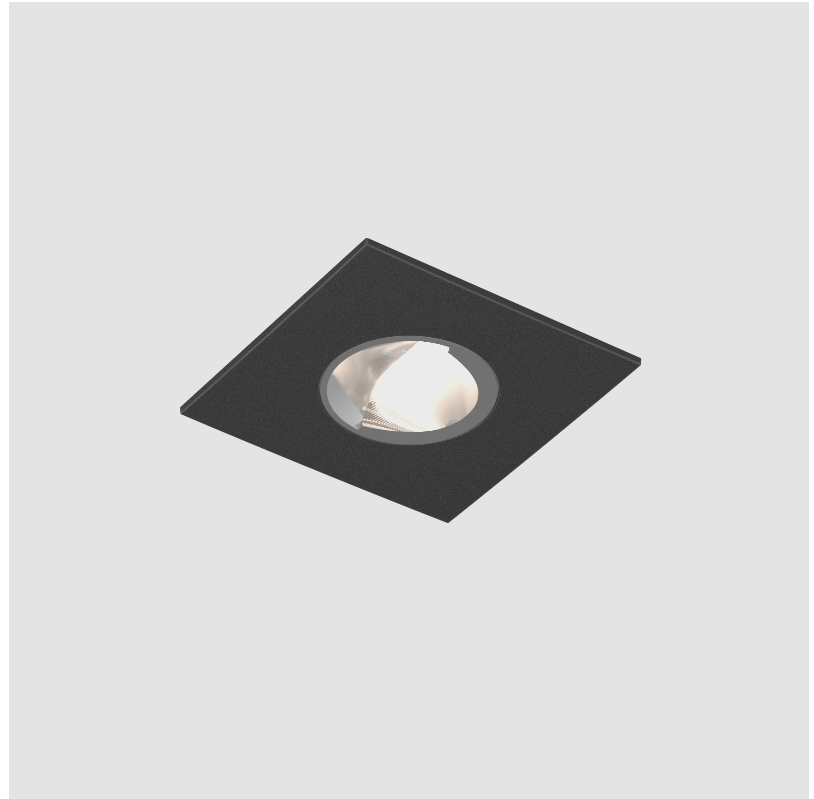

GENERAL

Series: Oiko Pro Square
Subseries: Oiko Pro Square Wallwash
Brand: Prolicht
Division: Architectural
Mounting Type: Recessed
Mounting Location: Ceiling
Subcategory: Downlight

PHYSICAL

Shape: Square
Length (mm): 75
Length (in): 2 ¹⁵/₁₆
Width (mm): 75
Width (in): 2 ¹⁵/₁₆
Height (mm): 55
Height (in): 2 ³/₁₆
Ceiling Thickness (mm): 1 - 25
Ceiling Thickness (in): 1/16 - 1 3/16
Min. Recessing Depth (mm): 60
Min. Recessing Depth (in): 2 ³/₈
Light Distribution: Downlight
Weight (kg): 0.181
Fixture Finish: SSR / BKV / CWI / CRY / HAB / UFT / ITA / RUA / FTG / MYG / LOD / PUS / FRO / FUP / KIA / POP / BLS / SPG / MEY / GOH / GUM / CHC / COM / ABZ / JAG / OBR / MOS / ROR
Fixture Material: Aluminum Die Cast
Cut-out Measurements: D. 68mm / 2 11/16"

ELECTRICAL

Lamp Type: LED (Zhaga Standard)
Input Wattage (W): 14
Driver Included: No
Driver Location: Recessed Housing
Driver Class: Class 2
Input Voltage (V): 120 - 277
Constant Current (MA): 700

LED

Number of LEDs: 1
Color Temperature (°K): 2700-6500 Tunable White
Max. Delivered Lumen (lm): 986 - 1159
Nominal Lumen (lm): 1242 - 1460
CRI: >90 CRI
Lamp Life (hrs): 50000

OPTICAL

RATINGS AND CERTIFICATIONS

Certified By: Certified for North American Standards
IP rating: IP54