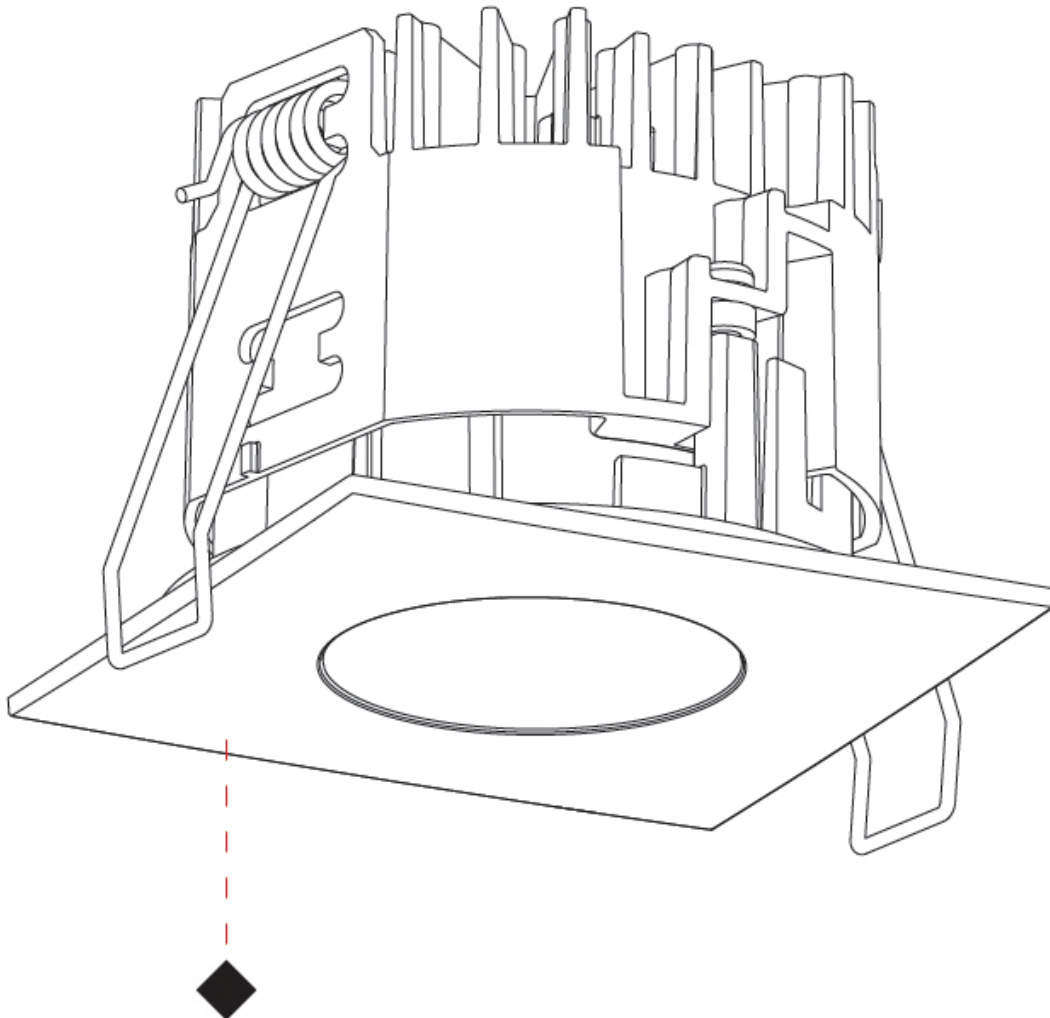

OIKO PRO SQUARE WALLWASH RECESSED

A35967-

PROJECT	_____
TYPE	_____
SPECIFIER	_____
QUANTITY	_____
DATE	_____

A